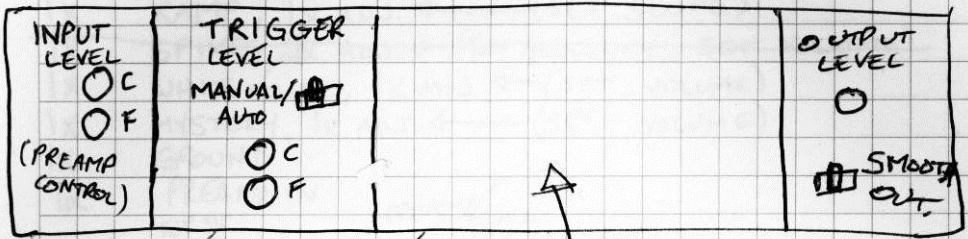

2013-11-19

FX CONTROL PANEL

POSSIBLE EFFECTS

- ✓ FLIP TIP (+/-) 2
- ✓ LEVEL TIP (+/-), ~~WAVE~~ 2
- ✓ WHITE NOISE 1
- ✓ MYSTERY 1
- ✓ GROUND (NO SIGNAL) 1

10X

- 2x FLIP TIP
- 2x LEVEL TIP, 1x ADJ. ← (SET LEVEL)
- 1x RAMP, 1x ADJ. ← (SET SLOPE)
- ~~1x SPIKES, 2x ADJ. ← (SET FREQUENCY, SET VOLUME)~~
- 1x WHITE NOISE, 1x ADJ. ← (SET VOLUME)
- 1x MYSTERY, 1x ADJ. ← (SET VOLUME)
- 1x GROUND
- 1x PREAMP IN