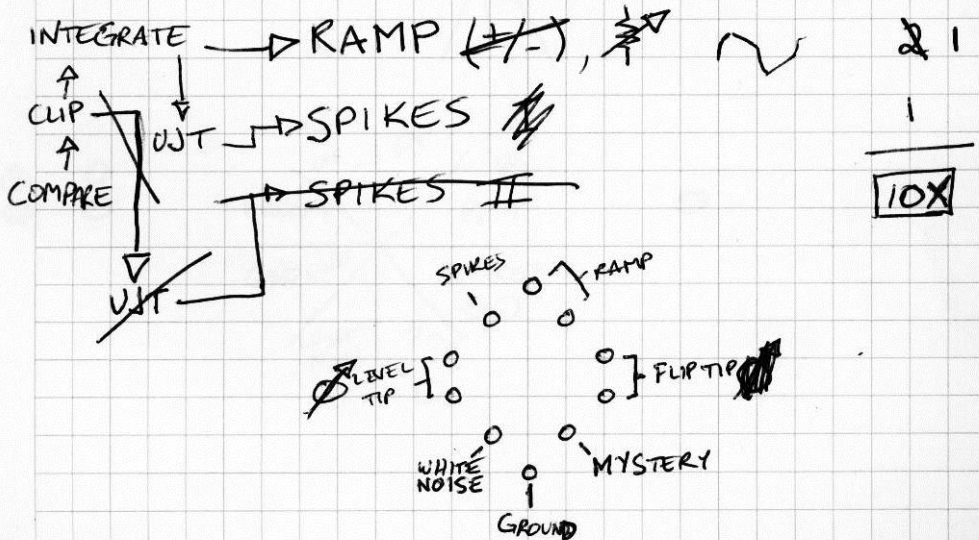

2013-11-19

FX CONTROL PANEL

POSSIBLE EFFECTS

- ✓ FLIP TIP (+/-) 2
- ✓ LEVEL TIP (+/-), ~~WAVE~~ 2
- ✓ WHITE NOISE 1
- ✓ MYSTERY 1
- ✓ GROUND (NO SIGNAL) 1

10X

- 2x FLIP TIP
- 2x LEVEL TIP, 1x ADJ. ← (SET LEVEL)
- 1x RAMP, 1x ADJ. ← (SET SLOPE)
- ~~1x SPIKES, 2x ADJ. ← (SET FREQUENCY, SET VOLUME)~~
- 1x WHITE NOISE, 1x ADJ. ← (SET VOLUME)
- 1x MYSTERY, 1x ADJ. ← (SET VOLUME)
- 1x GROUND
- 1x PREAMP IN